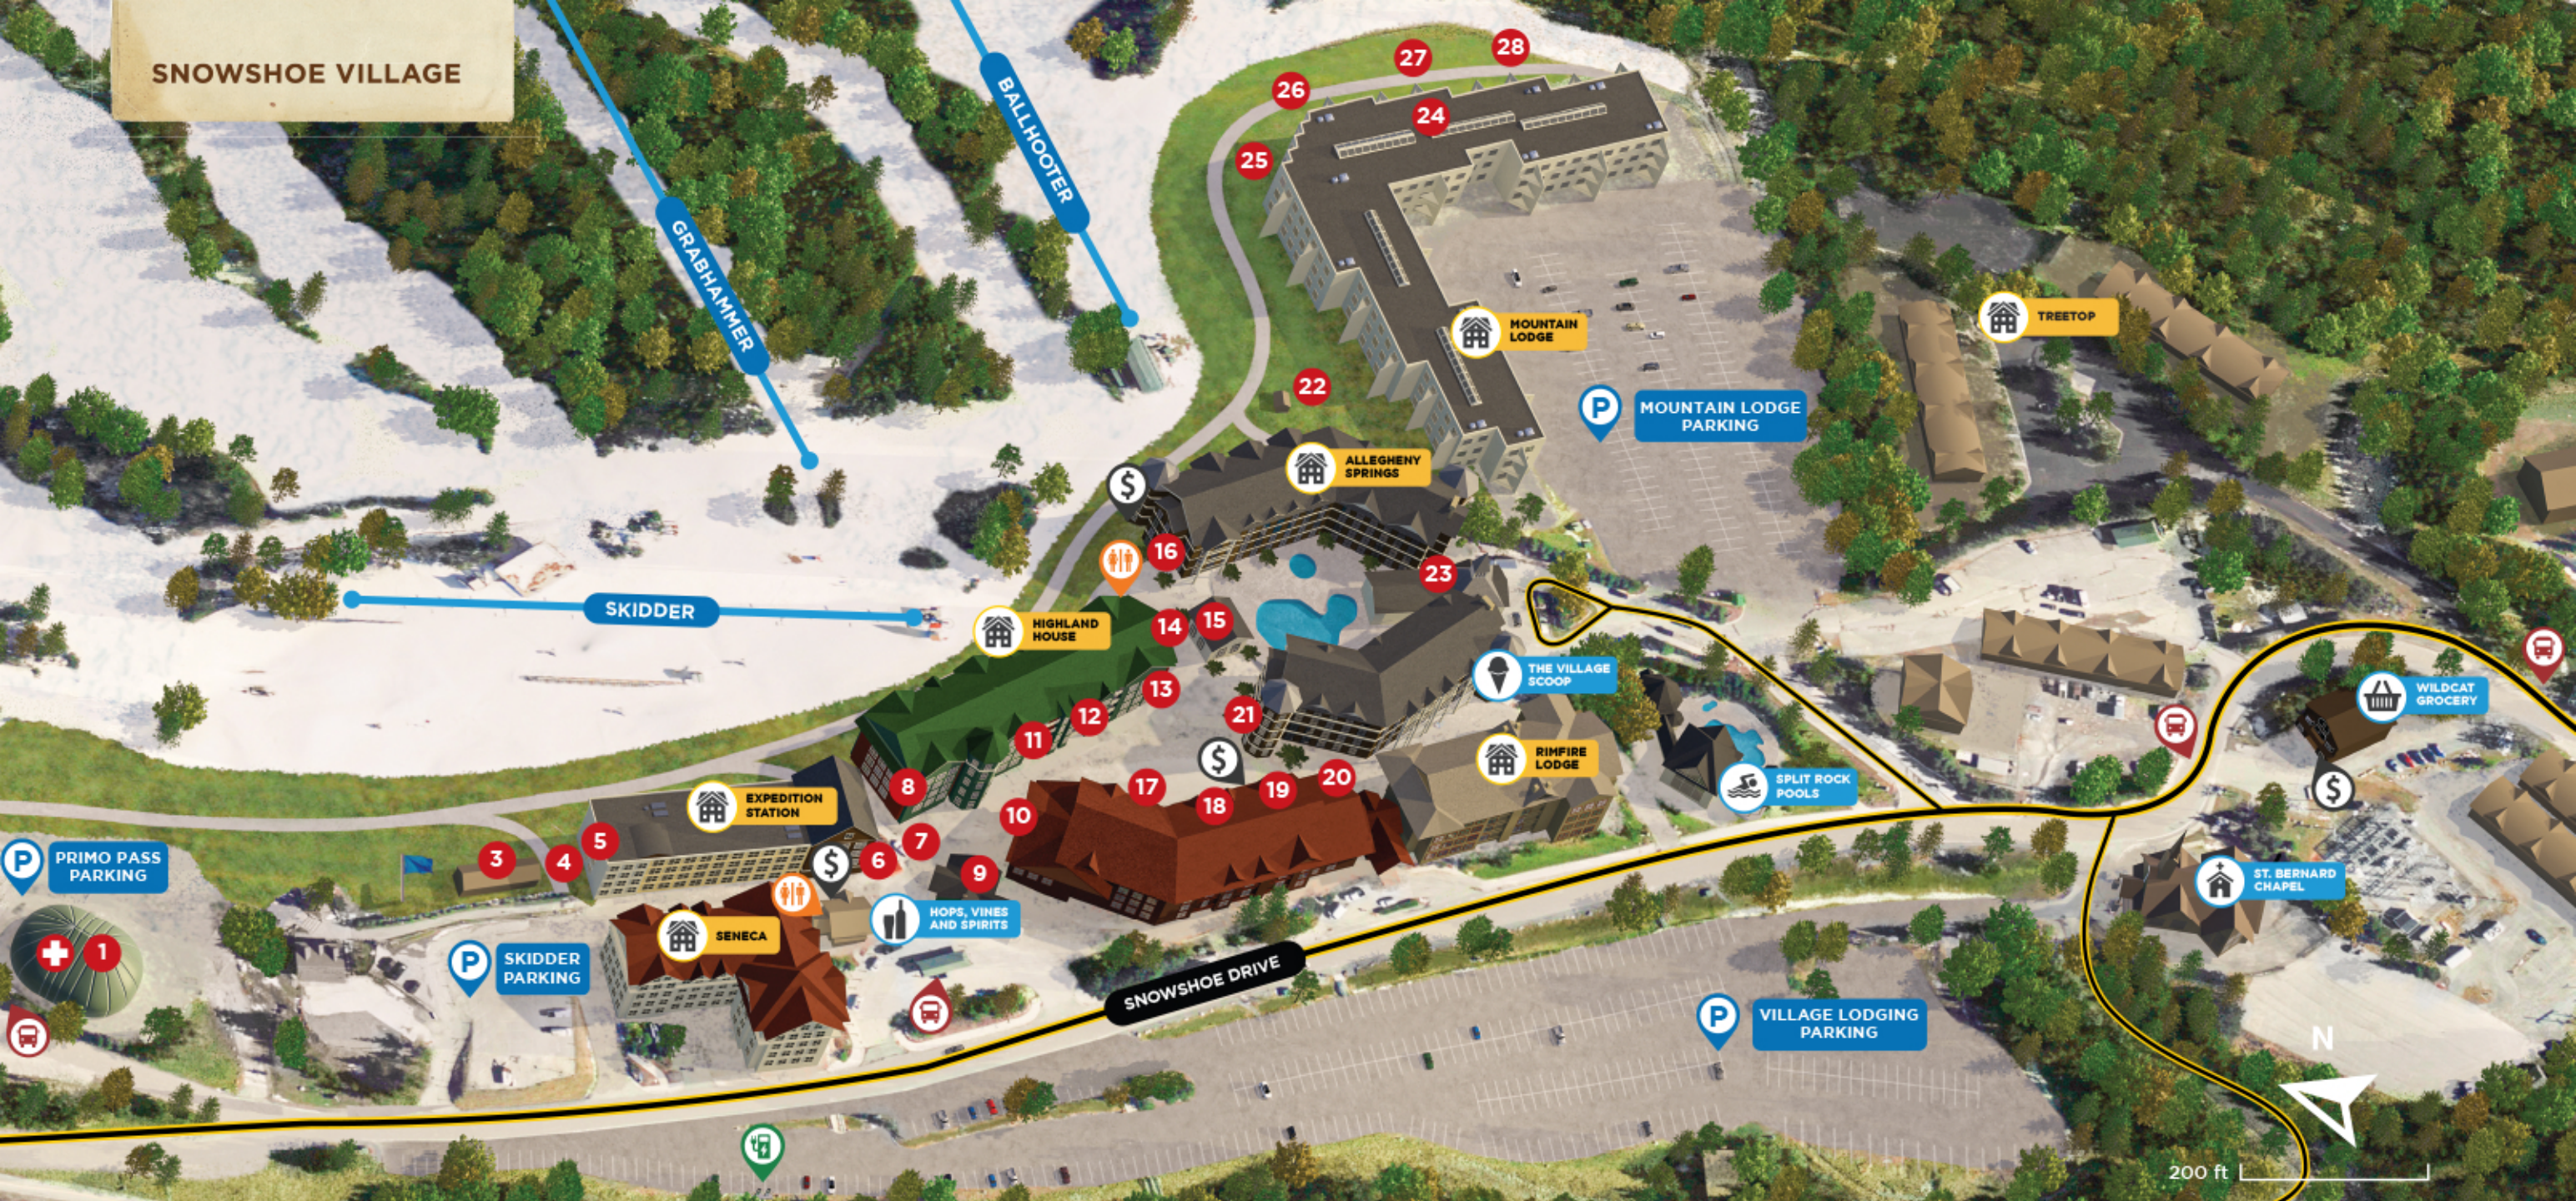

SNOWSHOE VILLAGE

- MAIN ROAD
- ACCESS ROAD
- SKI LIFT
- LODGING
- SKI PATROL
- PARKING
- BUS STOPS
- PUBLIC RESTROOMS
- ATMS
- EV CHARGING STATIONS

ACTIVITIES & SERVICES

- 1 Ski Patrol
- 5 Locker Rentals
- 7 Info Shack
- 12 First Tracts Real Estate
- 23 Allegheny Springs Check-In
- 24 Mountain Lodge Conference Center
- Split Rock Pools
- Saint Bernard Chapel

SKI SCHOOL MEETING LOCATIONS

- 4 Ski School Group & Private Lesson Check-in
- 27 Kids World
- 28 Pre-Ski School Check-in & Check-out

SHOPPING

- 6 Full Tilt Skate & Snow
- 9 4848' Mtn. Performance
- 11 WV Market
- 13 Pocahontas Supply Co.
- 16 Mountain Adventure Center (MAC)
- 19 Mountain Kids
- 20 Signatures & Sweets
- Hops, Vines, and Spirits
- Wildcat Grocery

TICKETS, RENTALS & LESSONS

- 3 The Depot (Ticket & Activity Sales)
- 5 Expedition Rentals
- 16 Mountain Adventure Center (MAC)

RESTAURANTS & PUBS

- 8 Sunset Cantina
- 10 Foxfire Grille
- 14 Junction Ale House
- 15 Old Spruce Draft House
- 17 Old Spruce Tavern
- 18 Starbucks
- 21 Cheat Mountain Pizza
- 22 Waffle Cabin
- 25 Al Dente Ristorante
- 26 The Basin
- The Village Scoop